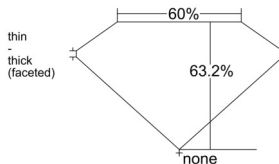

GIA®

FACSIMILE

GIA REPORT 2537864619

Verify this report at GIA.edu

GIA NATURAL DIAMOND DOSSIER®

November 03, 2025
GIA Report Number 2537864619
Shape and Cutting Style ..... Oval Brilliant
Measurements ..... 5.86 x 4.16 x 2.63 mm

GRADING RESULTS

Carat Weight ..... 0.40 carat
Color Grade ..... E
Clarity Grade VS1

ADDITIONAL GRADING INFORMATION

Polish ..... Excellent
Symmetry ..... Very Good
Fluorescence ..... Medium Blue
Clarity Characteristics.....Crystal, Feather, Indented Natural,
Needle

Inscription(s): GIA 2537864619

PROPORTIONS

Profile not to actual proportions

GRADING SCALES

GIA COLOR SCALE		GIA CLARITY SCALE			
COLORLESS	D	VERY VERY SLIGHTLY INCLUDED	FLAWLESS		
	E		INTERNALLY FLAWLESS		
	F	VERY SLIGHTLY INCLUDED	VVS₁		
	G		VVS₂		
	H		VS₁		
	NEAR COLORLESS	I	SLIGHTLY INCLUDED	VS₂	
		J		SI₁	
		FAINT	K	INCLUDED	SI₂
			L		I₁
			M		I₂
VERT LIGHT	N	LIGHT	I₃		
	O				
	P				
	Q				
	R				
	S				
	T