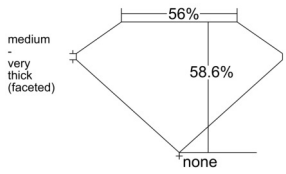

GIA®

FACSIMILE

GIA REPORT 2537854346

Verify this report at GIA.edu

GIA NATURAL DIAMOND DOSSIER®

October 31, 2025
GIA Report Number 2537854346
Shape and Cutting Style ..... Heart Brilliant
Measurements ..... 5.63 x 6.02 x 3.52 mm

GRADING RESULTS

Carat Weight ..... 0.70 carat
Color Grade ..... H
Clarity Grade SI1

ADDITIONAL GRADING INFORMATION

Polish ..... Excellent
Symmetry ..... Excellent
Fluorescence ..... None
Clarity Characteristics..... Twinning Wisp, Cloud, Crystal, Feather
Inscription(s): GIA 2537854346

PROPORTIONS

Profile not to actual proportions

GRADING SCALES

GIA COLOR SCALE		GIA CLARITY SCALE			
COLORLESS	D	VERY VERY SLIGHTLY INCLUDED	FLAWLESS		
	E		INTERNALLY FLAWLESS		
	F	VERY SLIGHTLY INCLUDED	VVS₁		
	G		VVS₂		
	H		VS₁		
	NEAR COLORLESS	I	SLIGHTLY INCLUDED	VS₂	
		J		SI₁	
		FAINT	K	INCLUDED	SI₂
			L		I₁
			M		I₂
VERT LIGHT	N	INCLUDED	I₃		
	O				
	P				
	Q				
	R				
LIGHT	S				
	T				
	U				
	V				
	W				
X					
Y					
Z