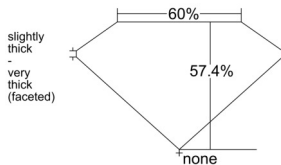

GIA®

FACSIMILE

GIA REPORT 2537853832

Verify this report at GIA.edu

GIA NATURAL DIAMOND DOSSIER®

October 31, 2025
GIA Report Number 2537853832
Shape and Cutting Style ..... Heart Brilliant
Measurements ..... 5.44 x 6.18 x 3.55 mm

GRADING RESULTS

Carat Weight ..... 0.71 carat
Color Grade ..... G
Clarity Grade VVS2

ADDITIONAL GRADING INFORMATION

Polish ..... Excellent
Symmetry ..... Excellent
Fluorescence ..... None
Clarity Characteristics ..... Cloud, Pinpoint, Feather
Inscription(s): GIA 2537853832

PROPORTIONS

Profile not to actual proportions

GRADING SCALES

GIA COLOR SCALE		GIA CLARITY SCALE			
COLORLESS	D	VERY VERY SLIGHTLY INCLUDED	FLAWLESS		
	E		INTERNALLY FLAWLESS		
	F	VERY SLIGHTLY INCLUDED	VVS₁		
	G		VVS₂		
	H		VS₁		
	NEAR COLORLESS	I	SLIGHTLY INCLUDED	VS₂	
		J		SI₁	
		FAINT	K	INCLUDED	SI₂
			L		I₁
			M		I₂
VERT LIGHT	N	LIGHT	I₃		
	O				
	P				
	Q				
	R