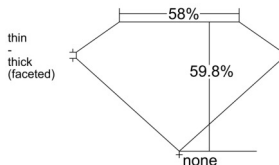

GIA®

FACSIMILE

GIA REPORT 2537842905

Verify this report at GIA.edu

GIA NATURAL DIAMOND DOSSIER®

October 31, 2025
GIA Report Number 2537842905
Shape and Cutting Style ..... Heart Brilliant
Measurements ..... 4.96 x 5.51 x 3.30 mm

GRADING RESULTS

Carat Weight ..... 0.50 carat
Color Grade ..... E
Clarity Grade VS1

ADDITIONAL GRADING INFORMATION

Polish ..... Excellent
Symmetry ..... Very Good
Fluorescence ..... None
Clarity Characteristics ..... Feather, Pinpoint
Inspection(s): GIA 2537842905

PROPORTIONS

Profile not to actual proportions

GRADING SCALES

GIA COLOR SCALE		GIA CLARITY SCALE			
COLORLESS	D	VERY VERY SLIGHTLY INCLUDED	FLAWLESS		
	E		INTERNALLY FLAWLESS		
	F	VERY SLIGHTLY INCLUDED	VS₁		
	G		VS₂		
	H		VS₁		
	NEAR COLORLESS	I	SLIGHTLY INCLUDED	VS₂	
		J		SI₁	
		FAINT	K	INCLUDED	SI₂
			L		I₁
			M		I₂
VERT LIGHT	N	INCLUDED	I₃		
	O				
	P				
	Q				
	R				
	S				
	T				
LIGHT	U				
	V				
	W				
	X				
Y					
Z