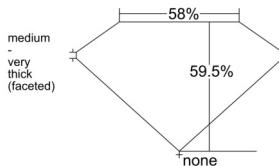

GIA®

FACSIMILE

GIA REPORT 2537842746

Verify this report at GIA.edu

GIA NATURAL DIAMOND DOSSIER®

October 31, 2025
GIA Report Number 2537842746
Shape and Cutting Style ..... Heart Brilliant
Measurements ..... 5.87 x 6.77 x 4.03 mm

GRADING RESULTS

Carat Weight ..... 0.90 carat
Color Grade I
Clarity Grade VS2

ADDITIONAL GRADING INFORMATION

Polish ..... Excellent
Symmetry ..... Excellent
Fluorescence ..... None
Clarity Characteristics ..... Feather
Inscription(s): GIA 2537842746

PROPORTIONS

Profile not to actual proportions

GRADING SCALES

GIA COLOR SCALE		GIA CLARITY SCALE	
COLORLESS	D	VERY VERY SLIGHTLY INCLUDED	FLAWLESS
	E		INTERNALLY FLAWLESS
	F		VVS₁
	G		VVS₂
	H		VS₁
	I		VS₂
	J		SI₁
	K		SI₂
	L		I₁
	M		I₂
NEAR COLORLESS	N	SLIGHTLY INCLUDED	I₃
	O		
	P		
	Q		
FAINT	R		
	S		
	T		
	U		
VERY LIGHT	V		
	W		
	X		
	Y		
LIGHT	Z