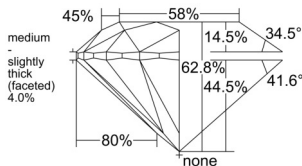

GIA®

FACSIMILE

GIA REPORT 2537840606

Verify this report at GIA.edu

GIA NATURAL DIAMOND DOSSIER®

October 31, 2025
GIA Report Number 2537840606
Shape and Cutting Style ..... Round Brilliant
Measurements ..... 5.67 - 5.70 x 3.57 mm

GRADING RESULTS

Carat Weight ..... 0.71 carat
Color Grade ..... D
Clarity Grade VVS1
Cut Grade ..... Excellent

ADDITIONAL GRADING INFORMATION

Polish ..... Excellent
Symmetry ..... Excellent
Fluorescence ..... None
Clarity Characteristics ..... Pinpoint
Inscription(s): GIA 2537840606

PROPORTIONS

Profile to actual proportions

GRADING SCALES

GIA COLOR SCALE

COLORLESS	D
	E
	F
	G
	H
	I
	J
NEAR COLORLESS	K
	L
FAIN	M
	N
	O
	P
VERY LIGHT	Q
	R
	S
	T
	U
	V
	W
	X
	Y
LIGHT	Z

GIA CLARITY SCALE

FLAWLESS	INTERNAL FLAWLESS	
		EXCELLENT
VERY VERY SLIGHTLY INCLUDED	VVS₁	VERY GOOD
VERY SLIGHTLY INCLUDED	VVS₂	
SLIGHTLY INCLUDED	VS₁	GOOD
	VS₂	
INCLUDED	SI₁	FAIR
	SI₂	
INCLUDED	I₁	POOR
	I₂	
	I₃