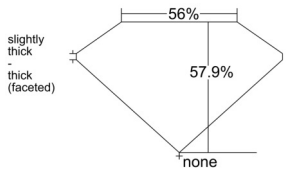

GIA®

FACSIMILE

GIA REPORT 2537840184

Verify this report at GIA.edu

GIA NATURAL DIAMOND DOSSIER®

October 29, 2025
GIA Report Number 2537840184
Shape and Cutting Style ..... Heart Brilliant
Measurements ..... 5.81 x 6.77 x 3.92 mm

GRADING RESULTS

Carat Weight ..... 0.91 carat
Color Grade ..... D
Clarity Grade VS2

ADDITIONAL GRADING INFORMATION

Polish ..... Excellent
Symmetry ..... Excellent
Fluorescence ..... Faint
Clarity Characteristics ..... Crystal, Cloud
Inscription(s): GIA 2537840184

PROPORTIONS

Profile not to actual proportions

GRADING SCALES

GIA COLOR SCALE		GIA CLARITY SCALE	
COLORLESS	D	VERY VERY SLIGHTLY INCLUDED	FLAWLESS
	E		INTERNALLY FLAWLESS
	F		VVS₁
	G		VVS₂
	H		VS₁
	I		VS₂
	J		SI₁
	K		SI₂
	L		I₁
	M		I₂
NEAR COLORLESS	N	SLIGHTLY INCLUDED	I₃
	O		
	P		
	Q		
FAINT	R		
	S		
	T		
	U		
VERT LIGHT	V		
	W		
	X		
	Y		
LIGHT	Z