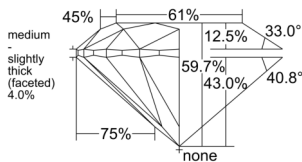

GIA®

FACSIMILE

GIA REPORT 2537812189

Verify this report at GIA.edu

GIA NATURAL DIAMOND DOSSIER®

October 29, 2025
GIA Report Number 2537812189
Shape and Cutting Style ..... Round Brilliant
Measurements ..... 4.36 - 4.39 x 2.61 mm

GRADING RESULTS

Carat Weight ..... 0.31 carat
Color Grade ..... D
Clarity Grade VVS1
Cut Grade ..... Excellent

ADDITIONAL GRADING INFORMATION

Polish ..... Excellent
Symmetry ..... Excellent
Fluorescence ..... Medium Blue
Clarity Characteristics ..... Pinpoint
Inscription(s): GIA 2537812189

PROPORTIONS

Profile to actual proportions

GRADING SCALES

GIA COLOR SCALE	GIA CLARITY SCALE	GIA CUT SCALE
COLORESS	FLAWLESS	EXCELLENT
D	INTERNALLY FLAWLESS	
E	VVS₁	VERY GOOD
F		
G	VS₁	GOOD
H		
I	SI₁	FAIR
J		
K	I₁	POOR
L		
M	I₂	
N		
O	I₃	
P		
Q		
R		
S		
T		
U		
V		
W		
X		
Y		
Z