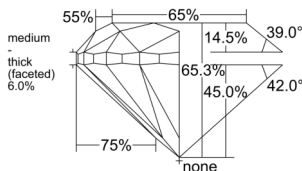

GIA®

FACSIMILE

GIA REPORT 2537806047

Verify this report at GIA.edu

GIA NATURAL DIAMOND DOSSIER®

October 27, 2025
GIA Report Number 2537806047
Shape and Cutting Style ..... Round Brilliant
Measurements ..... 4.88 - 4.91 x 3.20 mm

GRADING RESULTS

Carat Weight ..... 0.50 carat
Color Grade ..... D
Clarity Grade VS1
Cut Grade ..... Good

ADDITIONAL GRADING INFORMATION

Polish ..... Excellent
Symmetry ..... Very Good
Fluorescence ..... None
Clarity Characteristics ..... Crystal, Pinpoint
Inscription(s): GIA 2537806047

PROPORTIONS

Profile to actual proportions

GRADING SCALES

GIA COLOR SCALE

COLORLESS	D
	E
	F
	G
	H
	I
	J
NEAR COLORLESS	K
	L
Faint	M
	N
	O
	P
	R
	S
	T
	U
	V
	W
	X
	Y
Light	Z

GIA CLARITY SCALE

FLAWLESS	VERY VERY SLIGHTLY INCLUDED	VS₁	VS₂	VS₁	VS₂	SI₁	SI₂	I₁	I₂	I₃		
											FLAWLESS	INTERNALLY FLAWLESS

GIA CUT SCALE

EXCELLENT
VERY GOOD
GOOD
FAIR
POOR