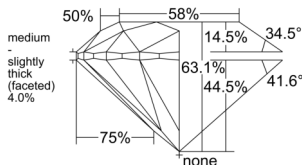

GIA®

FACSIMILE

GIA REPORT 2537802377

Verify this report at GIA.edu

GIA NATURAL DIAMOND DOSSIER®

October 27, 2025
GIA Report Number 2537802377
Shape and Cutting Style ..... Round Brilliant
Measurements ..... 5.36 - 5.40 x 3.40 mm

GRADING RESULTS

Carat Weight ..... 0.61 carat
Color Grade I
Clarity Grade S11
Cut Grade ..... Excellent

ADDITIONAL GRADING INFORMATION

Polish ..... Excellent
Symmetry ..... Excellent
Fluorescence ..... None
Clarity Characteristics ..... Cloud, Crystal
Inscription(s): GIA 2537802377

PROPORTIONS

GRADING SCALES

GIA COLOR SCALE

COLORLESS	D
	E
	F
	G
	H
	I
NEAR COLORLESS	J
	K
	L
FAIN	M
	N
	O
	P
VERY LIGHT	Q
	R
	S
	T
	U
	V
	W
	X
	Y
LIGHT	Z

GIA CLARITY SCALE

FLAWLESS	INTERNAL FLAWLESS	
		EXCELLENT
VERY VERY SLIGHTLY INCLUDED	VVS₁	VERY GOOD
VERY SLIGHTLY INCLUDED	VVS₂	
SLIGHTLY INCLUDED	VS₁	GOOD
	VS₂	
INCLUDED	SI₁	FAIR
	SI₂	
INCLUDED	I₁	POOR
	I₂	
	I₃