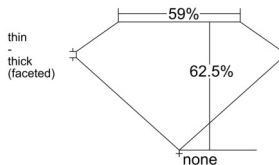

GIA®

FACSIMILE

GIA REPORT 2537787200

Verify this report at GIA.edu

GIA NATURAL DIAMOND DOSSIER®

October 29, 2025
GIA Report Number 2537787200
Shape and Cutting Style ..... Oval Brilliant
Measurements ..... 7.12 x 4.45 x 2.78 mm

GRADING RESULTS

Carat Weight ..... 0.56 carat
Color Grade ..... G
Clarity Grade SI1

ADDITIONAL GRADING INFORMATION

Polish ..... Excellent
Symmetry ..... Excellent
Fluorescence ..... None
Clarity Characteristics ..... Cloud, Crystal, Feather
Inscription(s): GIA 2537787200

PROPORTIONS

Profile not to actual proportions

GRADING SCALES

GIA COLOR SCALE		GIA CLARITY SCALE			
COLORLESS	D	VERY VERY SLIGHTLY INCLUDED	FLAWLESS		
	E		INTERNALLY FLAWLESS		
	F	VERY SLIGHTLY INCLUDED	VVS₁		
	G		VVS₂		
	H		VS₁		
	NEAR COLORLESS	I	SLIGHTLY INCLUDED	VS₂	
		J		SI₁	
		FAINT	K	INCLUDED	SI₂
			L		I₁
			M		I₂
VERT LIGHT	N	LIGHT	I₃		
	O				
	P				
	Q				
	R