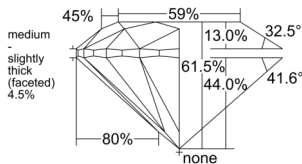

GIA®

FACSIMILE

GIA REPORT 2537768851

Verify this report at GIA.edu

GIA NATURAL DIAMOND DOSSIER®

November 05, 2025
GIA Report Number 2537768851
Shape and Cutting Style ..... Round Brilliant
Measurements ..... 4.63 - 4.65 x 2.86 mm

GRADING RESULTS

Carat Weight ..... 0.38 carat
Color Grade ..... H
Clarity Grade VS1
Cut Grade ..... Excellent

ADDITIONAL GRADING INFORMATION

Polish ..... Excellent
Symmetry ..... Excellent
Fluorescence ..... None
Clarity Characteristics ..... Crystal, Pinpoint
Inscription(s): GIA 2537768851

PROPORTIONS

Profile to actual proportions