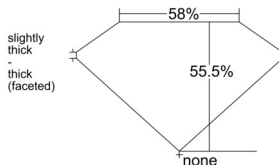

GIA®

FACSIMILE

GIA REPORT 2537756527

Verify this report at GIA.edu

GIA NATURAL DIAMOND DOSSIER®

October 15, 2025
GIA Report Number 2537756527
Shape and Cutting Style ..... Heart Brilliant
Measurements ..... 5.02 x 5.51 x 3.06 mm

GRADING RESULTS

Carat Weight ..... 0.50 carat
Color Grade ..... G
Clarity Grade VVS2

ADDITIONAL GRADING INFORMATION

Polish ..... Excellent
Symmetry ..... Very Good
Fluorescence ..... None
Clarity Characteristics..... Cloud, Pinpoint, Indented Natural
Inscription(s): GIA 2537756527

PROPORTIONS

Profile not to actual proportions

GRADING SCALES

GIA COLOR SCALE		GIA CLARITY SCALE	
COLORLESS	D	VERY VERY SLIGHTLY INCLUDED	FLAWLESS
	E		INTERNALLY FLAWLESS
	F		VVS₁
	G		VVS₂
	H		VS₁
	I		VS₂
	J		SI₁
	K		SI₂
	L		I₁
	M		I₂
NEAR COLORLESS	N	SLIGHTLY INCLUDED	I₃
	O		
	P		
	Q		
FAINT	R		
	S		
	T		
	U		
VERT LIGHT	V		
	W		
	X		
	Y		
LIGHT	Z