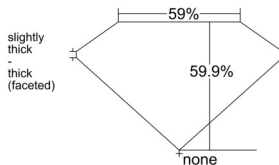

GIA®

FACSIMILE

GIA REPORT 2537755380

Verify this report at GIA.edu

GIA NATURAL DIAMOND DOSSIER®

November 10, 2025
GIA Report Number 2537755380
Shape and Cutting Style ..... Heart Brilliant
Measurements ..... 4.73 x 5.58 x 3.34 mm

GRADING RESULTS

Carat Weight ..... 0.50 carat
Color Grade ..... H
Clarity Grade VS2

ADDITIONAL GRADING INFORMATION

Polish ..... Excellent
Symmetry ..... Very Good
Fluorescence ..... None
Clarity Characteristics ..... Crystal
Inscription(s): GIA 2537755380

PROPORTIONS

Profile not to actual proportions

GRADING SCALES

GIA COLOR SCALE		GIA CLARITY SCALE		
NEAR COLORLESS	D	VERY VERY SLIGHTLY INCLUDED	FLAWLESS	
	E		INTERNALLY FLAWLESS	
	F		VVS₁	
	FANT	G	VERY SLIGHTLY INCLUDED	VVS₂
		H		VS₁
		I	SLIGHTLY INCLUDED	VS₂
		J		SI₁
		K		SI₂
	LIGHT	L	INCLUDED	I₁
		M		I₂
N		I₃		
O				
P				
Q				
R				
S				
T				
U				
V				
W				
X				
Y				
Z