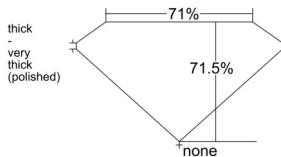

GIA®

FACSIMILE

GIA REPORT 2537729297

Verify this report at GIA.edu

GIA NATURAL DIAMOND DOSSIER®

October 15, 2025
GIA Report Number 2537729297
Shape and Cutting Style ..... Square Modified Brilliant
Measurements ..... 4.46 x 4.39 x 3.14 mm

GRADING RESULTS

Carat Weight ..... 0.53 carat
Color Grade ..... G
Clarity Grade VVS1

ADDITIONAL GRADING INFORMATION

Polish ..... Excellent
Symmetry ..... Very Good
Fluorescence ..... None
Clarity Characteristics..... Pinpoint, Feather, Cavity
Inscription(s): GIA 2537729297

PROPORTIONS

Profile not to actual proportions

GRADING SCALES

GIA COLOR SCALE		GIA CLARITY SCALE			
COLORLESS	D	VERY VERY SLIGHTLY INCLUDED	FLAWLESS		
	E		INTERNALLY FLAWLESS		
	F	VERY SLIGHTLY INCLUDED	VVS₁		
	G		VVS₂		
	H		VS₁		
	NEAR COLORLESS	I	SLIGHTLY INCLUDED	VS₂	
		J		SI₁	
		FAINT	K	INCLUDED	SI₂
			L		I₁
			M		I₂
VERT LIGHT	N	LIGHT	I₃		
	O				
	P				
	Q				
	R