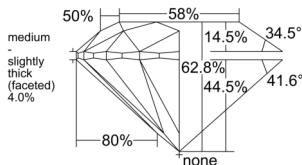

GIA®

FACSIMILE

GIA NATURAL DIAMOND DOSSIER®

October 17, 2025
GIA Report Number 2537722836
Shape and Cutting Style ..... Round Brilliant
Measurements ..... 5.92 - 5.94 x 3.72 mm

GRADING RESULTS

Carat Weight ..... 0.80 carat
Color Grade ..... J
Clarity Grade S11
Cut Grade ..... Excellent

ADDITIONAL GRADING INFORMATION

Polish ..... Excellent
Symmetry ..... Excellent
Fluorescence ..... None
Clarity Characteristics ..... Crystal
Inscription(s): GIA 2537722836

GIA REPORT 2537722836

Verify this report at GIA.edu

PROPORTIONS

Profile to actual proportions