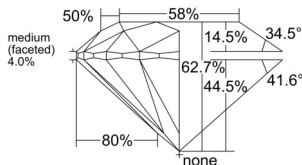

GIA®

FACSIMILE

GIA NATURAL DIAMOND DOSSIER®

October 13, 2025
GIA Report Number 2537720593
Shape and Cutting Style ..... Round Brilliant
Measurements ..... 4.08 - 4.11 x 2.57 mm

GRADING RESULTS

Carat Weight ..... 0.26 carat
Color Grade ..... H
Clarity Grade VS1
Cut Grade ..... Excellent

ADDITIONAL GRADING INFORMATION

Polish ..... Excellent
Symmetry ..... Excellent
Fluorescence ..... Medium Blue
Clarity Characteristics ..... Cloud, Pinpoint
Inscription(s): GIA 2537720593

GIA REPORT 2537720593

Verify this report at GIA.edu

PROPORTIONS

Profile to actual proportions

GRADING SCALES

GIA COLOR SCALE	GIA CLARITY SCALE	GIA CUT SCALE	
D	FLAWLESS	EXCELLENT	
E	INTERNALLY FLAWLESS		
F		VVS₁	VERY GOOD
G	VVS₂		
H	VS₁	GOOD	
I	VS₂		
J	SI₁	FAIR	
K	SI₂		
L	I₁	POOR	
M	I₂		
N	I₃		
O			
P			
Q			
R			
S			
T			
U			
V			
W			
X			
Y			
Z