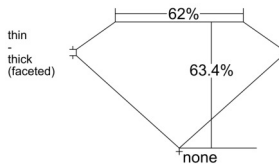

GIA®

FACSIMILE

GIA REPORT 2537718558

Verify this report at GIA.edu

GIA NATURAL DIAMOND DOSSIER®

October 13, 2025
GIA Report Number 2537718558
Shape and Cutting Style ..... Oval Brilliant
Measurements ..... 7.11 x 4.90 x 3.10 mm

GRADING RESULTS

Carat Weight ..... 0.70 carat
Color Grade L
Clarity Grade VVS2

ADDITIONAL GRADING INFORMATION

Polish ..... Excellent
Symmetry ..... Excellent
Fluorescence ..... Strong Blue
Clarity Characteristics..... Cloud, Pinpoint, Indented Natural
Inspection(s): GIA 2537718558

PROPORTIONS

Profile not to actual proportions

GRADING SCALES

GIA COLOR SCALE		GIA CLARITY SCALE			
COLORLESS	D	VERY VERY SLIGHTLY INCLUDED	FLAWLESS		
	E		INTERNALLY FLAWLESS		
	F	VERY SLIGHTLY INCLUDED	VVS₁		
	G		VVS₂		
	H		VS₁		
	NEAR COLORLESS	I	SLIGHTLY INCLUDED	VS₂	
		J		SI₁	
		FAINT	K	INCLUDED	SI₂
			L		I₁
			M		I₂
VERT LIGHT	N	LIGHT	I₃		
	O				
	P				
	Q				
	R