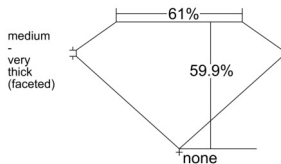

GIA®

FACSIMILE

GIA REPORT 2537699203

Verify this report at GIA.edu

GIA NATURAL DIAMOND DOSSIER®

October 11, 2025
GIA Report Number 2537699203
Shape and Cutting Style ..... Heart Brilliant
Measurements ..... 5.25 x 6.24 x 3.73 mm

GRADING RESULTS

Carat Weight ..... 0.70 carat
Color Grade ..... D
Clarity Grade VVS1

ADDITIONAL GRADING INFORMATION

Polish ..... Very Good
Symmetry ..... Excellent
Fluorescence ..... None
Clarity Characteristics ..... Pinpoint, Feather
Inscription(s): GIA 2537699203

PROPORTIONS

Profile not to actual proportions

GRADING SCALES

GIA COLOR SCALE		GIA CLARITY SCALE			
COLORLESS	D	VERY VERY SLIGHTLY INCLUDED	FLAWLESS		
	E		INTERNALLY FLAWLESS		
	F	VERY SLIGHTLY INCLUDED	VVS₁		
	G		VVS₂		
	H		VS₁		
	NEAR COLORLESS	I	SLIGHTLY INCLUDED	VS₂	
		J		SI₁	
		FAINT	K	INCLUDED	SI₂
			L		I₁
			M		I₂
VERT LIGHT	N	NOT GRADED	I₃		
	O				
	P				
	Q				
	R				
	S				
	T				
LIGHT	U				
	V				
	W				
	X				
Y					
Z