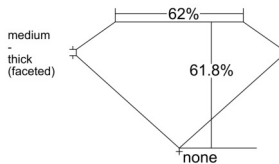

GIA®

FACSIMILE

GIA REPORT 2537692882

Verify this report at GIA.edu

GIA NATURAL DIAMOND DOSSIER®

October 10, 2025
GIA Report Number 2537692882
Shape and Cutting Style ..... Pear Brilliant
Measurements ..... 7.21 x 4.39 x 2.71 mm

GRADING RESULTS

Carat Weight ..... 0.51 carat
Color Grade ..... E
Clarity Grade VVS1

ADDITIONAL GRADING INFORMATION

Polish ..... Excellent
Symmetry ..... Excellent
Fluorescence ..... Strong Blue
Clarity Characteristics ..... Pinpoint
Inscription(s): GIA 2537692882

PROPORTIONS

Profile not to actual proportions

GRADING SCALES

GIA COLOR SCALE		GIA CLARITY SCALE			
COLORLESS	D	VERY VERY SLIGHTLY INCLUDED	FLAWLESS		
	E		INTERNALLY FLAWLESS		
	F		VVS₁		
	G		VVS₂		
	NEAR COLORLESS	H	VERY SLIGHTLY INCLUDED	VS₁	
		I		VS₂	
		FAINT	J	SLIGHTLY INCLUDED	S₁
			K		S₂
	L		I₁		
	M		I₂		
VERT LIGHT	N	INCLUDED	I₃		
	O				
	P				
	Q				
	R				
	S				
LIGHT	T				
	U				
	V				
	W				
	X				
	Y				
	Z