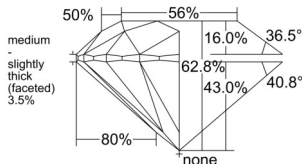

GIA®

FACSIMILE

GIA REPORT 2537679960

Verify this report at GIA.edu

GIA NATURAL DIAMOND DOSSIER®

October 10, 2025
GIA Report Number 2537679960
Shape and Cutting Style ..... Round Brilliant
Measurements ..... 5.28 - 5.30 x 3.32 mm

GRADING RESULTS

Carat Weight ..... 0.57 carat
Color Grade ..... K
Clarity Grade VS2
Cut Grade ..... Excellent

ADDITIONAL GRADING INFORMATION

Polish ..... Excellent
Symmetry ..... Excellent
Fluorescence ..... Faint
Clarity Characteristics ..... Crystal
Inscription(s): GIA 2537679960

PROPORTIONS

GRADING SCALES

GIA COLOR SCALE	GIA CLARITY SCALE	GIA CUT SCALE	
D	FLAWLESS	EXCELLENT	
E	INTERNALLY FLAWLESS		
F		VVS₁	VERY GOOD
G	VVS₂		
H	VS₁	GOOD	
I	VS₂		
J	SI₁	FAIR	
K	SI₂		
L	I₁	POOR	
M			
N			
O	I₂		
P			
Q			
R	I₃		
S			
T			
U			
V			
W			
X			
Y			
Z