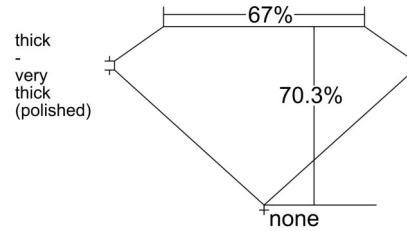

GIA NATURAL DIAMOND GRADING REPORT

October 10, 2025
 GIA Report Number 2537679793
 Shape and Cutting Style Cut-Cornered Rectangular
 Modified Brilliant
 Measurements 6.53 x 5.03 x 3.53 mm

GRADING RESULTS

Carat Weight 1.02 carat
 Color Grade I
 Clarity Grade VS1

ADDITIONAL GRADING INFORMATION

Polish Excellent
 Symmetry Very Good
 Fluorescence None
 Inscription(s): GIA 2537679793
 Comments: Surface graining is not shown.

PROPORTIONS

Profile not to actual proportions

CLARITY CHARACTERISTICS

KEY TO SYMBOLS*

- Crystal
- ~ Feather
- ∖ Needle

* Red symbols denote internal characteristics (inclusions). Green or black symbols denote external characteristics (blemishes). Diagram is an approximate representation of the diamond, and symbols shown indicate type, position, and approximate size of clarity characteristics. All clarity characteristics may not be shown. Details of finish are not shown.