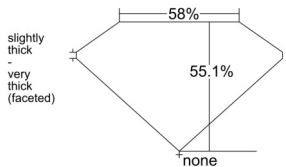

GIA®

FACSIMILE

GIA REPORT 2537672357

Verify this report at GIA.edu

GIA NATURAL DIAMOND DOSSIER®

October 08, 2025
GIA Report Number 2537672357
Shape and Cutting Style ..... Heart Brilliant
Measurements ..... 5.12 x 5.59 x 3.08 mm

GRADING RESULTS

Carat Weight ..... 0.50 carat
Color Grade ..... D
Clarity Grade VS1

ADDITIONAL GRADING INFORMATION

Polish ..... Excellent
Symmetry ..... Very Good
Fluorescence ..... None
Clarity Characteristics ..... Feather, Pinpoint
Inscription(s): GIA 2537672357

PROPORTIONS

Profile not to actual proportions

GRADING SCALES

GIA COLOR SCALE		GIA CLARITY SCALE			
COLORLESS	D	VERY VERY SLIGHTLY INCLUDED	FLAWLESS		
	E		INTERNALLY FLAWLESS		
	F	VERY SLIGHTLY INCLUDED	VVS₁		
	G		VVS₂		
	NEAR COLORLESS	H	SLIGHTLY INCLUDED	VS₁	
		I		VS₂	
	FAINT	J	SLIGHTLY INCLUDED	SI₁	
		K		SI₂	
		VERY LIGHT	L	INCLUDED	I₁
			M		I₂
LIGHT		N	INCLUDED	I₃	
		O			
		P			
		Q			
	R				
	S				
	T				
	U				
	V				
	W				
	X				
	Y				
	Z