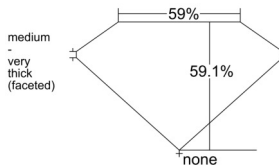

GIA®

FACSIMILE

GIA REPORT 2537626714

Verify this report at GIA.edu

GIA NATURAL DIAMOND DOSSIER®

October 04, 2025
GIA Report Number 2537626714
Shape and Cutting Style ..... Heart Brilliant
Measurements ..... 5.74 x 6.67 x 3.94 mm

GRADING RESULTS

Carat Weight ..... 0.90 carat
Color Grade ..... J
Clarity Grade VS1

ADDITIONAL GRADING INFORMATION

Polish ..... Excellent
Symmetry ..... Very Good
Fluorescence ..... None
Clarity Characteristics..... Feather, Cloud
Inspection(s): GIA 2537626714

PROPORTIONS

Profile not to actual proportions

GRADING SCALES

GIA COLOR SCALE		GIA CLARITY SCALE	
COLORLESS	D	VERY VERY SLIGHTLY INCLUDED	FLAWLESS
	E		INTERNALLY FLAWLESS
	F		VVS₁
	G		VVS₂
	H		VS₁
	I		VS₂
	J		SI₁
	K		SI₂
	L		I₁
	M		I₂
NEAR COLORLESS	N	SLIGHTLY INCLUDED	I₃
	O		
	P		
	Q		
FAINT	R		
	S		
	T		
	U		
VERY LIGHT	V		
	W		
	X		
	Y		
LIGHT	Z