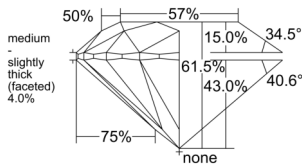

GIA®

FACSIMILE

GIA REPORT 2537617903

Verify this report at GIA.edu

GIA NATURAL DIAMOND DOSSIER®

October 04, 2025
GIA Report Number 2537617903
Shape and Cutting Style ..... Round Brilliant
Measurements ..... 5.10 - 5.12 x 3.14 mm

GRADING RESULTS

Carat Weight ..... 0.50 carat
Color Grade ..... D
Clarity Grade VS1
Cut Grade ..... Excellent

ADDITIONAL GRADING INFORMATION

Polish ..... Excellent
Symmetry ..... Excellent
Fluorescence ..... Strong Blue
Clarity Characteristics ..... Crystal
Inscription(s): GIA 2537617903

PROPORTIONS

Profile to actual proportions

GRADING SCALES

GIA COLOR SCALE	GIA CLARITY SCALE	GIA CUT SCALE	
D	FLAWLESS	EXCELLENT	
E	INTERNALLY FLAWLESS		
F		VVS₁	VERY GOOD
G	VVS₂		
H	VS₁	GOOD	
I	VS₂		
J	SI₁	FAIR	
K	SI₂		
L	I₁	POOR	
M			
N			
O	I₂		
P			
Q			
R	I₃		
S			
T			
U			
V			
W			
X			
Y			
Z