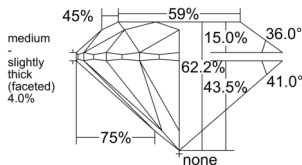

GIA®

FACSIMILE

GIA REPORT 2537614426

Verify this report at GIA.edu

GIA NATURAL DIAMOND DOSSIER®

October 04, 2025
GIA Report Number 2537614426
Shape and Cutting Style ..... Round Brilliant
Measurements ..... 5.87 - 5.90 x 3.66 mm

GRADING RESULTS

Carat Weight ..... 0.79 carat
Color Grade ..... F
Clarity Grade VVS1
Cut Grade ..... Excellent

ADDITIONAL GRADING INFORMATION

Polish ..... Excellent
Symmetry ..... Excellent
Fluorescence ..... Medium Blue
Clarity Characteristics ..... Pinpoint, Feather
Inscription(s): GIA 2537614426

PROPORTIONS

Profile to actual proportions