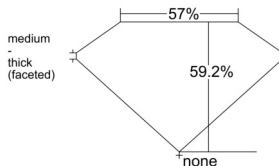

GIA®

FACSIMILE

GIA REPORT 2537592743

Verify this report at GIA.edu

GIA NATURAL DIAMOND DOSSIER®

September 30, 2025
GIA Report Number 2537592743
Shape and Cutting Style ..... Heart Brilliant
Measurements ..... 5.62 x 6.53 x 3.87 mm

GRADING RESULTS

Carat Weight ..... 0.82 carat
Color Grade ..... D
Clarity Grade VS1

ADDITIONAL GRADING INFORMATION

Polish ..... Excellent
Symmetry ..... Very Good
Fluorescence ..... Medium Blue
Clarity Characteristics ..... Crystal
Inscription(s): GIA 2537592743

PROPORTIONS

Profile not to actual proportions

GRADING SCALES

GIA COLOR SCALE		GIA CLARITY SCALE			
COLORLESS	D	VERY VERY SLIGHTLY INCLUDED	FLAWLESS		
	E		INTERNALLY FLAWLESS		
	F	VERY SLIGHTLY INCLUDED	VVS₁		
	G		VVS₂		
	H		VS₁		
	NEAR COLORLESS	I	SLIGHTLY INCLUDED	VS₂	
		J		SI₁	
		FAINT	K	INCLUDED	SI₂
			L		I₁
			M		I₂
VERT LIGHT	N	LIGHT	I₃		
	O				
	P				
	Q				
	R				
	S