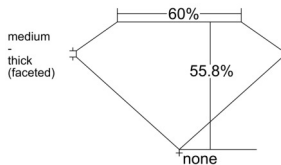

GIA®

FACSIMILE

GIA REPORT 2537592364

Verify this report at GIA.edu

GIA NATURAL DIAMOND DOSSIER®

October 01, 2025
GIA Report Number 2537592364
Shape and Cutting Style ..... Heart Brilliant
Measurements ..... 5.57 x 6.26 x 3.49 mm

GRADING RESULTS

Carat Weight ..... 0.70 carat
Color Grade I
Clarity Grade VVS1

ADDITIONAL GRADING INFORMATION

Polish ..... Excellent
Symmetry ..... Excellent
Fluorescence ..... None
Clarity Characteristics ..... Feather
Inscription(s): GIA 2537592364

PROPORTIONS

Profile not to actual proportions

GRADING SCALES

GIA COLOR SCALE		GIA CLARITY SCALE			
COLORLESS	D	VERY VERY SLIGHTLY INCLUDED	FLAWLESS		
	E		INTERNALLY FLAWLESS		
	F	VERY SLIGHTLY INCLUDED	VVS₁		
	G		VVS₂		
	H		VS₁		
	NEAR COLORLESS	I	SLIGHTLY INCLUDED	VS₂	
		J		SI₁	
		FAINT	K	INCLUDED	SI₂
			L		I₁
			M		I₂
VERT LIGHT	N	NOT GRADED	I₃		
	O				
	P				
	Q				
	R				
	S				
	T				
LIGHT	U				
	V				
	W				
	X				
Y					
Z