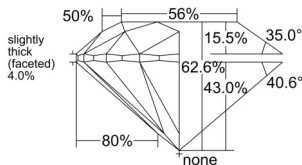

GIA®

FACSIMILE

GIA REPORT 2537587434

Verify this report at GIA.edu

GIA NATURAL DIAMOND DOSSIER®

September 30, 2025
GIA Report Number 2537587434
Shape and Cutting Style ..... Round Brilliant
Measurements ..... 6.12 - 6.15 x 3.84 mm

GRADING RESULTS

Carat Weight ..... 0.90 carat
Color Grade ..... F
Clarity Grade VS1
Cut Grade ..... Excellent

ADDITIONAL GRADING INFORMATION

Polish ..... Excellent
Symmetry ..... Excellent
Fluorescence ..... Strong Blue
Clarity Characteristics ..... Indented Natural, Pinpoint
Inscription(s): GIA 2537587434

PROPORTIONS

Profile to actual proportions

GRADING SCALES

GIA COLOR SCALE	GIA CLARITY SCALE	GIA CUT SCALE	
COLOURLESS	FLAWLESS	EXCELLENT	
D	INTERNALLY FLAWLESS		
E	VERY VERY SLIGHTLY INCLUDED	VERY GOOD	
F			VVS₁
G	VVS₂	GOOD	
H	VS₁		
I	VS₂	FAIR	
J	SI₁		
K	SI₂	POOR	
L	I₁		
M	I₂		
N	I₃		
O			
P			
Q			
R			
S			
T			
U			
V			
W			
X			
Y			
Z