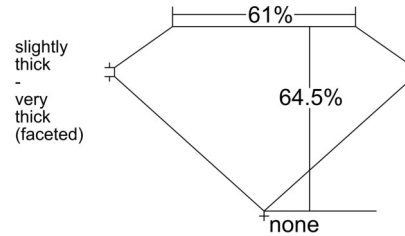

GIA NATURAL DIAMOND GRADING REPORT

October 01, 2025
 GIA Report Number 2537499448
 Shape and Cutting Style Oval Brilliant
 Measurements 10.53 x 7.44 x 4.80 mm

GRADING RESULTS

Carat Weight 2.50 carat
 Color Grade G
 Clarity Grade SI1

Profile not to actual proportions

CLARITY CHARACTERISTICS

KEY TO SYMBOLS*

- Cloud
- Feather
- Crystal
- Needle

* Red symbols denote internal characteristics (inclusions). Green or black symbols denote external characteristics (blemishes). Diagram is an approximate representation of the diamond, and symbols shown indicate type, position, and approximate size of clarity characteristics. All clarity characteristics may not be shown. Details of finish are not shown.