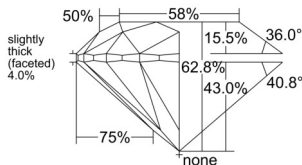

GIA®

FACSIMILE

GIA REPORT 2537497394

Verify this report at GIA.edu

GIA NATURAL DIAMOND DOSSIER®

September 22, 2025
GIA Report Number 2537497394
Shape and Cutting Style ..... Round Brilliant
Measurements ..... 5.95 - 5.99 x 3.75 mm

GRADING RESULTS

Carat Weight ..... 0.84 carat
Color Grade ..... E
Clarity Grade VVS1
Cut Grade ..... Excellent

ADDITIONAL GRADING INFORMATION

Polish ..... Excellent
Symmetry ..... Excellent
Fluorescence ..... Medium Blue
Clarity Characteristics ..... Pinpoint
Inscription(s): GIA 2537497394

PROPORTIONS

Profile to actual proportions

GRADING SCALES

GIA COLOR SCALE	GIA CLARITY SCALE	GIA CUT SCALE	
D	FLAWLESS	EXCELLENT	
E	INTERNALLY FLAWLESS		
F		VVS₁	VERY GOOD
G	VVS₂		
H	VS₁	GOOD	
I	VS₂		
J	SI₁	FAIR	
K	SI₂		
L	I₁	POOR	
M			
N			
O	I₂		
P			
Q	I₃		
R			
S			
T			
U			
V			
W			
X			
Y			
Z