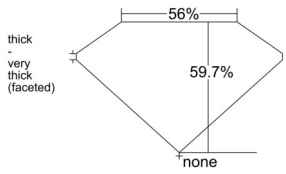

GIA®

FACSIMILE

GIA REPORT 2537484483

Verify this report at GIA.edu

GIA NATURAL DIAMOND DOSSIER®

September 20, 2025
GIA Report Number 2537484483
Shape and Cutting Style ..... Heart Brilliant
Measurements ..... 5.47 x 6.43 x 3.84 mm

GRADING RESULTS

Carat Weight ..... 0.80 carat
Color Grade ..... E
Clarity Grade VS1

ADDITIONAL GRADING INFORMATION

Polish ..... Excellent
Symmetry ..... Very Good
Fluorescence ..... Faint
Clarity Characteristics..... Crystal, Needle, Pinpoint, Indented
Natural

Inscription(s): GIA 2537484483

PROPORTIONS

Profile not to actual proportions

GRADING SCALES

GIA COLOR SCALE		GIA CLARITY SCALE			
COLORLESS	D	VERY VERY SLIGHTLY INCLUDED	FLAWLESS		
	E		INTERNALLY FLAWLESS		
	F		VS₁		
	NEAR COLORLESS	G	VERY SLIGHTLY INCLUDED	VS₂	
		H		VS₁	
		FAINT	I	SLIGHTLY INCLUDED	VS₂
			J		SI₁
			K		SI₂
	LIGHT	L	INCLUDED	I₁	
		M		I₂	
N		I₃			
O					
P					
Q					
R