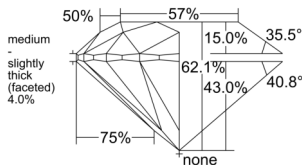

GIA®

FACSIMILE

GIA REPORT 2537482321

Verify this report at GIA.edu

GIA NATURAL DIAMOND DOSSIER®

September 19, 2025
GIA Report Number 2537482321
Shape and Cutting Style ..... Round Brilliant
Measurements ..... 4.25 - 4.28 x 2.65 mm

GRADING RESULTS

Carat Weight ..... 0.30 carat
Color Grade ..... E
Clarity Grade S11
Cut Grade ..... Excellent

ADDITIONAL GRADING INFORMATION

Polish ..... Excellent
Symmetry ..... Excellent
Fluorescence ..... None
Clarity Characteristics ..... Cloud
Inscription(s): GIA 2537482321

PROPORTIONS

GRADING SCALES

GIA COLOR SCALE	GIA CLARITY SCALE	GIA CUT SCALE	
D	FLAWLESS	EXCELLENT	
E	INTERNALLY FLAWLESS		
F		VVS₁	VERY GOOD
G	VVS₂		
H	VS₁	GOOD	
I	VS₂		
J	S1₁	FAIR	
K	S1₂		
L	I₁	POOR	
M	I₂		
N	I₃		
O			
P			
Q			
R			
S			
T			
U			
V			
W			
X			
Y			
Z