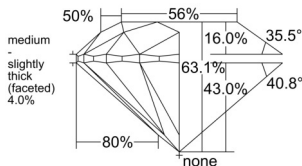

GIA®

FACSIMILE

GIA REPORT 2537479624

Verify this report at gia.edu

GIA NATURAL DIAMOND DOSSIER®

September 18, 2025
GIA Report Number 2537479624
Shape and Cutting Style ..... Round Brilliant
Measurements ..... 5.45 - 5.49 x 3.45 mm

GRADING RESULTS

Carat Weight ..... 0.64 carat
Color Grade ..... M
Clarity Grade S11
Cut Grade ..... Excellent

ADDITIONAL GRADING INFORMATION

Polish ..... Excellent
Symmetry ..... Excellent
Fluorescence ..... Faint
Clarity Characteristics ..... Crystal
Inscription(s): GIA 2537479624

PROPORTIONS

GRADING SCALES

GIA COLOR SCALE

COLORLESS	D
	E
	F
	G
	H
	I
	J
NEAR COLORLESS	K
	L
FAIN	M
	N
	O
	P
VERY LIGHT	Q
	R
	S
	T
	U
	V
	W
	X
	Y
LIGHT	Z

GIA CLARITY SCALE

FLAWLESS	INTERNAL FLAWLESS	
		FLAWLESS
VERY VERY SLIGHTLY INCLUDED	VVS₁	
	VVS₂	
VERY SLIGHTLY INCLUDED	VS₁	
	VS₂	
SLIGHTLY INCLUDED	SI₁	
	SI₂	
INCLUDED	I₁	
	I₂	
	I₃	

GIA CUT SCALE

EXCELLENT
VERY GOOD
GOOD
FAIR
POOR