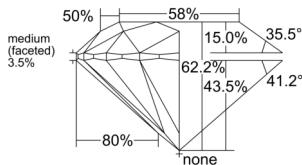

GIA®

FACSIMILE

GIA NATURAL DIAMOND DOSSIER®

September 20, 2025
GIA Report Number 2537477372
Shape and Cutting Style ..... Round Brilliant
Measurements ..... 5.27 - 5.29 x 3.28 mm

GRADING RESULTS

Carat Weight ..... 0.56 carat
Color Grade ..... H
Clarity Grade VVS1
Cut Grade ..... Excellent

ADDITIONAL GRADING INFORMATION

Polish ..... Excellent
Symmetry ..... Excellent
Fluorescence ..... Faint
Clarity Characteristics ..... Pinpoint
Inscription(s): GIA 2537477372

GIA REPORT 2537477372

Verify this report at GIA.edu

PROPORTIONS

Profile to actual proportions