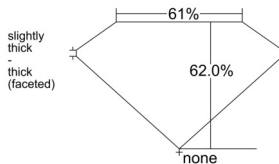

GIA®

FACSIMILE

GIA REPORT 2537471187

Verify this report at GIA.edu

GIA NATURAL DIAMOND DOSSIER®

September 19, 2025
GIA Report Number 2537471187
Shape and Cutting Style ..... Pear Brilliant
Measurements ..... 7.98 x 4.81 x 2.98 mm

GRADING RESULTS

Carat Weight ..... 0.70 carat
Color Grade ..... D
Clarity Grade VS1

ADDITIONAL GRADING INFORMATION

Polish ..... Excellent
Symmetry ..... Excellent
Fluorescence ..... None
Clarity Characteristics ..... Crystal, Pinpoint
Inspection(s): GIA 2537471187

PROPORTIONS

Profile not to actual proportions

GRADING SCALES

GIA COLOR SCALE		GIA CLARITY SCALE			
COLORLESS	D	VERY VERY SLIGHTLY INCLUDED	FLAWLESS		
	E		INTERNALLY FLAWLESS		
	F	VERY SLIGHTLY INCLUDED	VS₁		
	G		VS₂		
	H		VS₁		
	NEAR COLORLESS	I	SLIGHTLY INCLUDED	VS₂	
		J		SI₁	
		FAINT	K	INCLUDED	SI₂
			L		I₁
			M		I₂
VERT LIGHT	N	LIGHT	I₃		
	O				
	P				
	Q				
	R