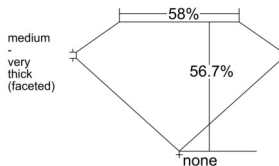

GIA®

FACSIMILE

GIA REPORT 2537447811

Verify this report at GIA.edu

GIA NATURAL DIAMOND DOSSIER®

September 17, 2025
GIA Report Number 2537447811
Shape and Cutting Style ..... Heart Brilliant
Measurements ..... 5.33 x 5.87 x 3.33 mm

GRADING RESULTS

Carat Weight ..... 0.60 carat
Color Grade ..... G
Clarity Grade VS1

ADDITIONAL GRADING INFORMATION

Polish ..... Very Good
Symmetry ..... Very Good
Fluorescence ..... None
Clarity Characteristics..... Crystal, Feather, Cloud, Needle
Inscription(s): GIA 2537447811

PROPORTIONS

Profile not to actual proportions

GRADING SCALES

GIA COLOR SCALE		GIA CLARITY SCALE	
COLORLESS	D	VERY VERY SLIGHTLY INCLUDED	FLAWLESS
	E		INTERNALLY FLAWLESS
	F		VVS₁
	G		VVS₂
	H		VS₁
	I		VS₂
	J		SI₁
	K		SI₂
	L		I₁
	M		I₂
NEAR COLORLESS	N	SLIGHTLY INCLUDED	I₃
	O		
	P		
	Q		
FAINT	R		
	S		
	T		
	U		
VERT LIGHT	V		
	W		
	X		
	Y		
LIGHT	Z