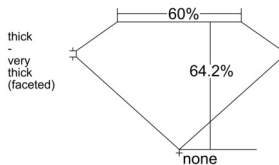

GIA®

FACSIMILE

GIA REPORT 2537430214

Verify this report at GIA.edu

GIA NATURAL DIAMOND DOSSIER®

September 17, 2025
GIA Report Number 2537430214
Shape and Cutting Style ..... Heart Brilliant
Measurements ..... 5.16 x 6.20 x 3.98 mm

GRADING RESULTS

Carat Weight ..... 0.81 carat
Color Grade ..... E
Clarity Grade VVS2

ADDITIONAL GRADING INFORMATION

Polish ..... Excellent
Symmetry ..... Excellent
Fluorescence ..... None
Clarity Characteristics ..... Cloud
Inscription(s): GIA 2537430214

PROPORTIONS

Profile not to actual proportions

GRADING SCALES

GIA COLOR SCALE		GIA CLARITY SCALE			
COLORLESS	D	VERY VERY SLIGHTLY INCLUDED	FLAWLESS		
	E		INTERNALLY FLAWLESS		
	F	VERY SLIGHTLY INCLUDED	VVS₁		
	G		VVS₂		
	H		VS₁		
	NEAR COLORLESS	I	SLIGHTLY INCLUDED	VS₂	
		J		SI₁	
		FAINT	K	INCLUDED	SI₂
			L		I₁
			M		I₂
VERTICALLY LIGHT	N	INCLUDED	I₃		
	O				
	P				
	Q				
	R				
LIGHT	S				
	T				
	U				
	V				
	W				
X					
Y					
Z