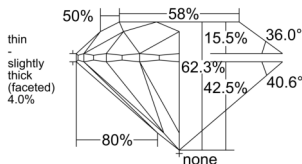

GIA®

FACSIMILE

GIA REPORT 2537428069

Verify this report at GIA.edu

GIA NATURAL DIAMOND DOSSIER®

September 16, 2025
GIA Report Number 2537428069
Shape and Cutting Style ..... Round Brilliant
Measurements ..... 4.80 - 4.85 x 3.01 mm

GRADING RESULTS

Carat Weight ..... 0.43 carat
Color Grade ..... E
Clarity Grade VVS1
Cut Grade ..... Excellent

ADDITIONAL GRADING INFORMATION

Polish ..... Excellent
Symmetry ..... Excellent
Fluorescence ..... Medium Blue
Clarity Characteristics ..... Pinpoint
Inscription(s): GIA 2537428069

PROPORTIONS

Profile to actual proportions