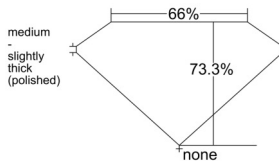

GIA®

FACSIMILE

GIA REPORT 2537413758

Verify this report at GIA.edu

GIA NATURAL DIAMOND DOSSIER®

September 15, 2025
GIA Report Number 2537413758
Shape and Cutting Style ..... Rectangular Step Cut
Measurements ..... 5.56 x 2.72 x 2.00 mm

GRADING RESULTS

Carat Weight ..... 0.30 carat
Color Grade ..... D
Clarity Grade VVS1

ADDITIONAL GRADING INFORMATION

Polish ..... Excellent
Symmetry ..... Excellent
Fluorescence ..... Faint
Clarity Characteristics ..... Pinpoint, Feather
Inscription(s): GIA 2537413758

PROPORTIONS

Profile not to actual proportions

GRADING SCALES

GIA COLOR SCALE		GIA CLARITY SCALE			
COLORLESS	D	VERY VERY SLIGHTLY INCLUDED	FLAWLESS		
	E		INTERNALLY FLAWLESS		
	F	VERY SLIGHTLY INCLUDED	VVS₁		
	G		VVS₂		
	H		VS₁		
	NEAR COLORLESS	I	SLIGHTLY INCLUDED	VS₂	
		J		SI₁	
		FAINT	K	INCLUDED	SI₂
			L		I₁
			M		I₂
VERT LIGHT	N	LIGHT	I₃		
	O				
	P				
	Q				
	R