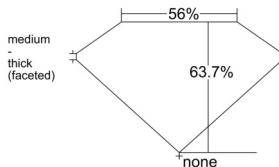

GIA®

FACSIMILE

GIA REPORT 2537398726

Verify this report at GIA.edu

GIA NATURAL DIAMOND DOSSIER®

September 29, 2025
GIA Report Number 2537398726
Shape and Cutting Style ..... Heart Brilliant
Measurements ..... 4.59 x 5.46 x 3.48 mm

GRADING RESULTS

Carat Weight ..... 0.50 carat
Color Grade ..... E
Clarity Grade VS1

ADDITIONAL GRADING INFORMATION

Polish ..... Excellent
Symmetry ..... Very Good
Fluorescence ..... None
Clarity Characteristics..... Crystal, Needle, Pinpoint
Inscription(s): GIA 2537398726

PROPORTIONS

Profile not to actual proportions

GRADING SCALES

GIA COLOR SCALE		GIA CLARITY SCALE			
COLORLESS	D	VERY VERY SLIGHTLY INCLUDED	FLAWLESS		
	E		INTERNALLY FLAWLESS		
	F	VERY SLIGHTLY INCLUDED	VVS₁		
	G		VVS₂		
	H		VS₁		
	NEAR COLORLESS	I	SLIGHTLY INCLUDED	VS₂	
		J		SI₁	
		FAINT	K	INCLUDED	SI₂
			L		I₁
			M		I₂
VERT LIGHT	N	LIGHT	I₃		
	O				
	P				
	Q				
	R