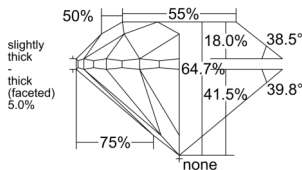

GIA®

FACSIMILE

GIA REPORT 2537398105

Verify this report at GIA.edu

GIA NATURAL DIAMOND DOSSIER®

September 15, 2025
GIA Report Number 2537398105
Shape and Cutting Style ..... Round Brilliant
Measurements ..... 5.52 - 5.56 x 3.58 mm

GRADING RESULTS

Carat Weight ..... 0.71 carat
Color Grade ..... F
Clarity Grade VS1
Cut Grade ..... Very Good

ADDITIONAL GRADING INFORMATION

Polish ..... Excellent
Symmetry ..... Excellent
Fluorescence ..... Medium Blue
Clarity Characteristics..... Crystal, Cloud, Pinpoint
Inscription(s): GIA 2537398105

PROPORTIONS

Profile to actual proportions