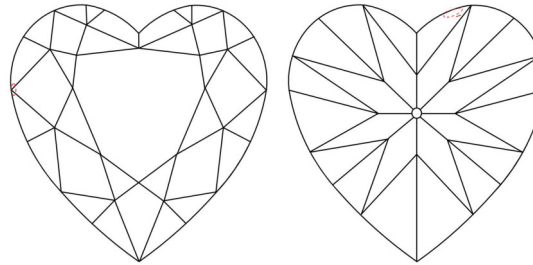

GIA NATURAL DIAMOND GRADING REPORT

September 10, 2025

GIA Report Number *****70827

Shape and Cutting Style Heart Brilliant

Measurements 5.69 x 6.66 x 4.24 mm

GRADING RESULTS

Carat Weight 1.01 carat

Color Grade J

Clarity Grade VVS1

ADDITIONAL GRADING INFORMATION

Polish Excellent

Symmetry Excellent

Fluorescence Faint

Inscription(s): GIA *****70827

PROPORTIONS

Profile not to actual proportions

CLARITY CHARACTERISTICS

KEY TO SYMBOLS*

-  Cloud
-  Feather

* Red symbols denote internal characteristics (inclusions). Green or black symbols denote external characteristics (blemishes). Diagram is an approximate representation of the diamond, and symbols shown indicate type, position, and approximate size of clarity characteristics. All clarity characteristics may not be shown. Details of finish are not shown.