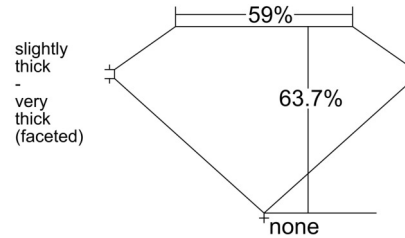

GIA NATURAL DIAMOND GRADING REPORT

September 10, 2025

GIA Report Number *****70827

Shape and Cutting Style ..... Heart Brilliant

Measurements ..... 5.69 x 6.66 x 4.24 mm

GRADING RESULTS

Carat Weight ..... 1.01 carat

Color Grade ..... J

Clarity Grade VVS1

ADDITIONAL GRADING INFORMATION

Polish ..... Excellent

Symmetry ..... Excellent

Fluorescence ..... Faint

Inscription(s): GIA *****70827

PROPORTIONS

Profile not to actual proportions