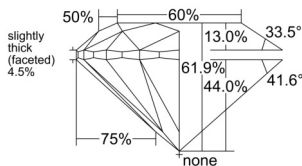

GIA®

FACSIMILE

GIA REPORT 2537341892

Verify this report at GIA.edu

GIA NATURAL DIAMOND DOSSIER®

September 09, 2025
GIA Report Number 2537341892
Shape and Cutting Style ..... Round Brilliant
Measurements ..... 4.53 - 4.55 x 2.81 mm

GRADING RESULTS

Carat Weight ..... 0.36 carat
Color Grade ..... E
Clarity Grade VS1
Cut Grade ..... Excellent

ADDITIONAL GRADING INFORMATION

Polish ..... Excellent
Symmetry ..... Excellent
Fluorescence ..... None
Clarity Characteristics ..... Cloud, Feather, Needle
Inscription(s): GIA 2537341892

PROPORTIONS

Profile to actual proportions