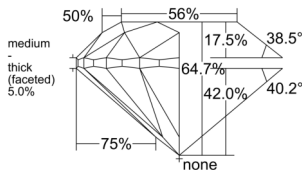

GIA®

FACSIMILE

GIA REPORT 2537307432

Verify this report at GIA.edu

GIA NATURAL DIAMOND DOSSIER®

September 03, 2025
GIA Report Number 2537307432
Shape and Cutting Style ..... Round Brilliant
Measurements ..... 4.92 - 4.96 x 3.20 mm

GRADING RESULTS

Carat Weight ..... 0.50 carat
Color Grade ..... D
Clarity Grade VS1
Cut Grade ..... Very Good

ADDITIONAL GRADING INFORMATION

Polish ..... Excellent
Symmetry ..... Excellent
Fluorescence ..... Medium Blue
Clarity Characteristics ..... Crystal, Cloud
Inscription(s): GIA 2537307432

PROPORTIONS

Profile to actual proportions

GRADING SCALES

GIA COLOR SCALE

COLORLESS	D
	E
	F
	G
	H
	I
	J
NEAR COLORLESS	K
	L
Faint	M
	N
	O
	P
Very Light	Q
	R
	S
	T
	U
	V
	W
	X
	Y
Light	Z

GIA CLARITY SCALE

FLAWLESS	VERY VERY SLIGHTLY INCLUDED	VVS₁	VVS₂	VS₁	VS₂	SI₁	SI₂	I₁	I₂	I₃	
											VERY SLIGHTLY INCLUDED
INTERNALLY FLAWLESS											

GIA CUT SCALE

EXCELLENT
VERY GOOD
GOOD
FAIR
POOR