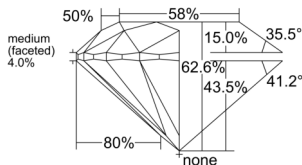

GIA®

FACSIMILE

GIA NATURAL DIAMOND DOSSIER®

September 04, 2025
GIA Report Number 2537298203
Shape and Cutting Style ..... Round Brilliant
Measurements ..... 5.35 - 5.39 x 3.36 mm

GRADING RESULTS

Carat Weight ..... 0.60 carat
Color Grade ..... E
Clarity Grade VS1
Cut Grade ..... Excellent

ADDITIONAL GRADING INFORMATION

Polish ..... Excellent
Symmetry ..... Excellent
Fluorescence ..... Faint
Clarity Characteristics ..... Crystal, Pinpoint
Inscription(s): GIA 2537298203

GIA REPORT 2537298203

Verify this report at GIA.edu

PROPORTIONS

Profile to actual proportions