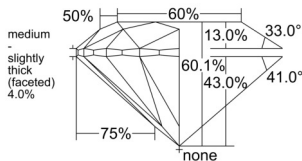

GIA®

FACSIMILE

GIA REPORT 2537298054

Verify this report at GIA.edu

GIA NATURAL DIAMOND DOSSIER®

September 04, 2025
GIA Report Number 2537298054
Shape and Cutting Style ..... Round Brilliant
Measurements ..... 4.76 - 4.79 x 2.87 mm

GRADING RESULTS

Carat Weight ..... 0.40 carat
Color Grade ..... D
Clarity Grade VVS1
Cut Grade ..... Excellent

ADDITIONAL GRADING INFORMATION

Polish ..... Excellent
Symmetry ..... Excellent
Fluorescence ..... Medium Blue
Clarity Characteristics ..... Pinpoint, Feather
Inscription(s): GIA 2537298054

PROPORTIONS

Profile to actual proportions

GRADING SCALES

GIA COLOR SCALE	GIA CLARITY SCALE	GIA CUT SCALE
COLOREDNESS	FLAWLESS	EXCELLENT
D	INTERNALLY FLAWLESS	
E	VVS₁	VERY GOOD
F		
G	VS₁	GOOD
H		
I	SI₁	FAIR
J		
K	I₁	POOR
L		
M	I₂	
N		
O	I₃	
P		
Q		
R		
S		
T		
U		
V		
W		
X		
Y		
Z