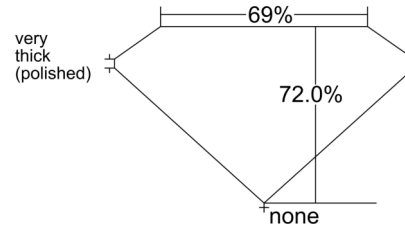

GIA NATURAL DIAMOND GRADING REPORT

September 08, 2025

GIA Report Number 2537289960

Shape and Cutting Style Square Emerald Cut

Measurements 5.27 x 5.15 x 3.71 mm

GRADING RESULTS

Carat Weight 1.00 carat

Color Grade H

Profile not to actual proportions

CLARITY CHARACTERISTICS

KEY TO SYMBOLS*

- Crystal ▲ Natural
- ~ Feather
- \\ Needle
- ☁ Cloud

* Red symbols denote internal characteristics (inclusions). Green or black symbols denote external characteristics (blemishes). Diagram is an approximate representation of the diamond, and symbols shown indicate type, position, and approximate size of clarity characteristics. All clarity characteristics may not be shown. Details of finish are not shown.