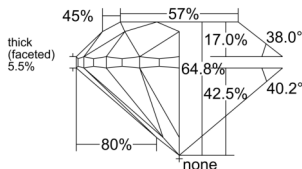

GIA®

FACSIMILE

GIA REPORT 2537255913

Verify this report at GIA.edu

GIA NATURAL DIAMOND DOSSIER®

August 30, 2025
GIA Report Number 2537255913
Shape and Cutting Style ..... Round Brilliant
Measurements ..... 4.87 - 4.94 x 3.18 mm

GRADING RESULTS

Carat Weight ..... 0.50 carat
Color Grade L
Clarity Grade VS1
Cut Grade ..... Very Good

ADDITIONAL GRADING INFORMATION

Polish ..... Excellent
Symmetry ..... Very Good
Fluorescence ..... Medium Blue
Clarity Characteristics..... Cloud, Crystal, Pinpoint
Inscription(s): GIA 2537255913

PROPORTIONS

Profile to actual proportions

GRADING SCALES

GIA COLOR SCALE

COLOURLESS	D
	E
	F
	G
	H
	I
NEAR COLOURLESS	J
	K
	L
FAIN	M
	N
	O
	P
	Q
	R
	S
	T
	U
	V
	W
	X
	Y
LIGHT	Z

GIA CLARITY SCALE

FLAWLESS	VERY VERY SLIGHTLY INCLUDED	VVS₁	VVS₂	VS₁	VS₂	SI₁	SI₂	I₁	I₂	I₃	
											INTERNAL FLAWLESS

GIA CUT SCALE

EXCELLENT
VERY GOOD
GOOD
FAIR
POOR