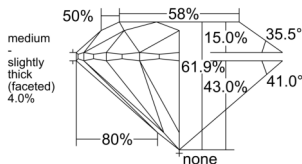

GIA®

FACSIMILE

GIA NATURAL DIAMOND DOSSIER®

August 26, 2025
GIA Report Number 2537232653
Shape and Cutting Style ..... Round Brilliant
Measurements ..... 5.18 - 5.21 x 3.22 mm

GRADING RESULTS

Carat Weight ..... 0.53 carat
Color Grade ..... E
Clarity Grade VVS2
Cut Grade ..... Excellent

ADDITIONAL GRADING INFORMATION

Polish ..... Excellent
Symmetry ..... Excellent
Fluorescence ..... None
Clarity Characteristics ..... Cloud, Pinpoint
Inscription(s): GIA 2537232653

GIA REPORT 2537232653

Verify this report at GIA.edu

PROPORTIONS

GRADING SCALES

GIA COLOR SCALE	GIA CLARITY SCALE	GIA CUT SCALE	
D	FLAWLESS	EXCELLENT	
E	INTERNALLY FLAWLESS		
F		VVS₁	VERY GOOD
G	VVS₂		
H	VS₁	GOOD	
I	VS₂		
J	SI₁	FAIR	
K	SI₂		
L	I₁	POOR	
M	I₂		
N	I₃		
O			
P			
Q			
R			
S			
T			
U			
V			
W			
X			
Y			
Z